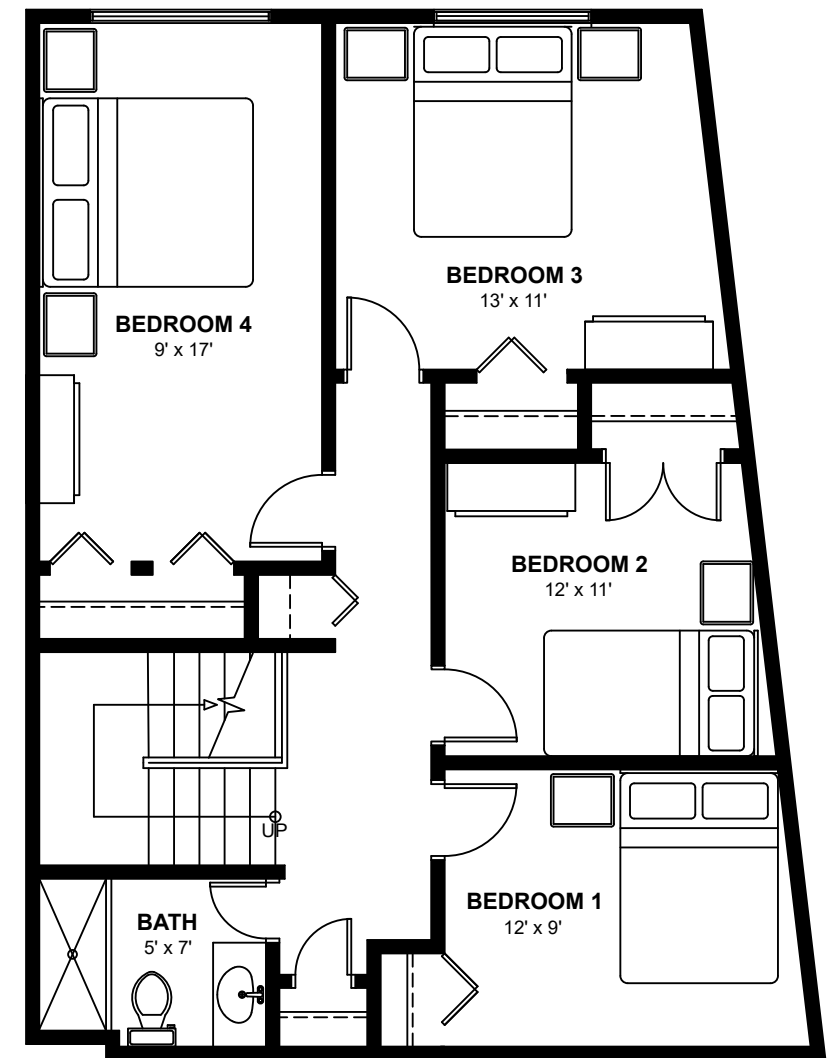

# Manor Village

5,7,9 & 11 Majestic Drive & 1664-1668 Woodroffe Avenue  
Ottawa, Ontario

## Four Bedroom Townhomes

Approximately 1,316 sq. ft.

**BASEMENT FLOOR PLAN**

**GROUND FLOOR PLAN**

**SECOND FLOOR PLAN**

These floor plans are representative only. All dimensions are approximate.