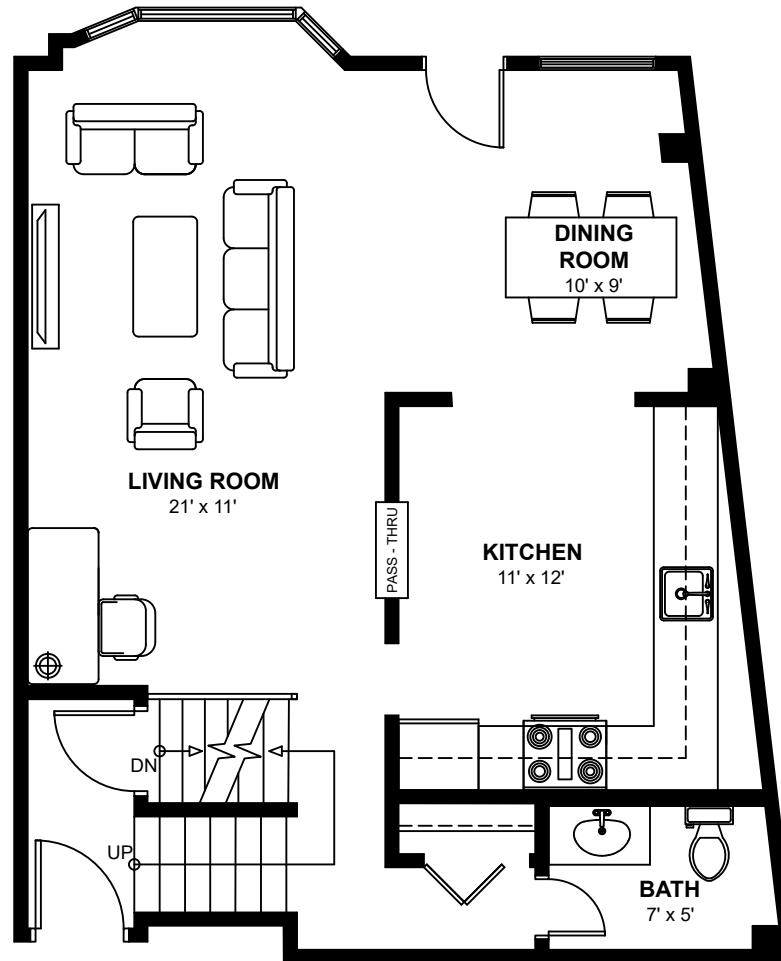

# Manor Village

5,7,9 & 11 Majestic Drive & 1664-1668 Woodroffe Avenue  
Ottawa, Ontario

## Four Bedroom Townhomes

Approximately 1,316 sq. ft.

**BASEMENT FLOOR PLAN**

**GROUND FLOOR PLAN**

**SECOND FLOOR PLAN**

These floor plans are representative only. All dimensions are approximate.