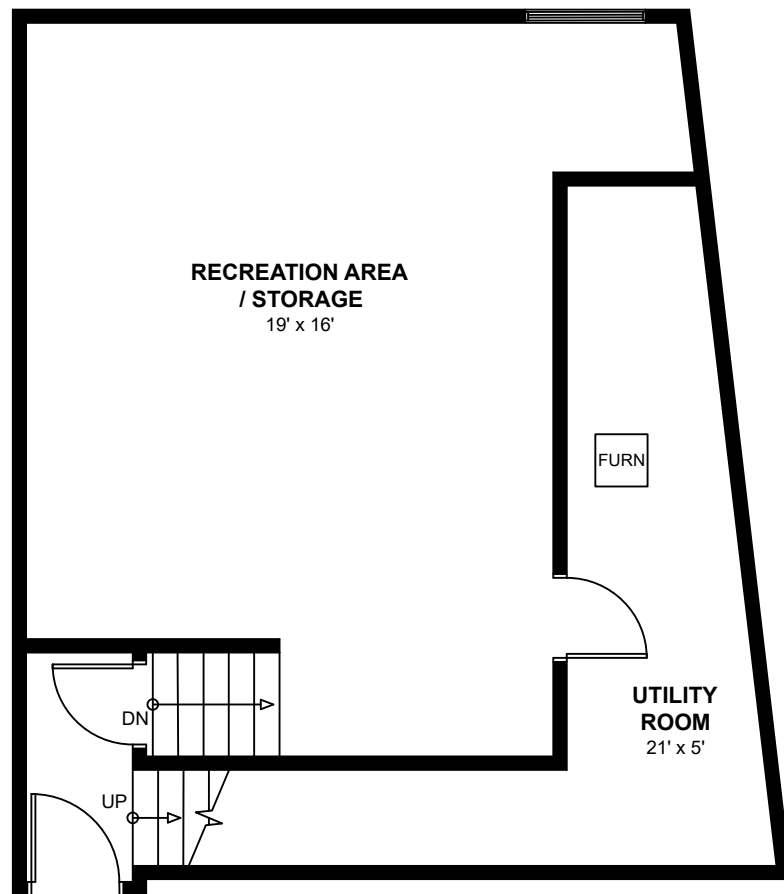

# Manor Village

5,7,9 & 11 Majestic Drive & 1664-1668 Woodroffe Avenue  
Ottawa, Ontario

## Four Bedroom Townhomes

Approximately 1,316 sq. ft.

**BASEMENT FLOOR PLAN**

**GROUND FLOOR PLAN**

**SECOND FLOOR PLAN**

These floor plans are representative only. All dimensions are approximate.